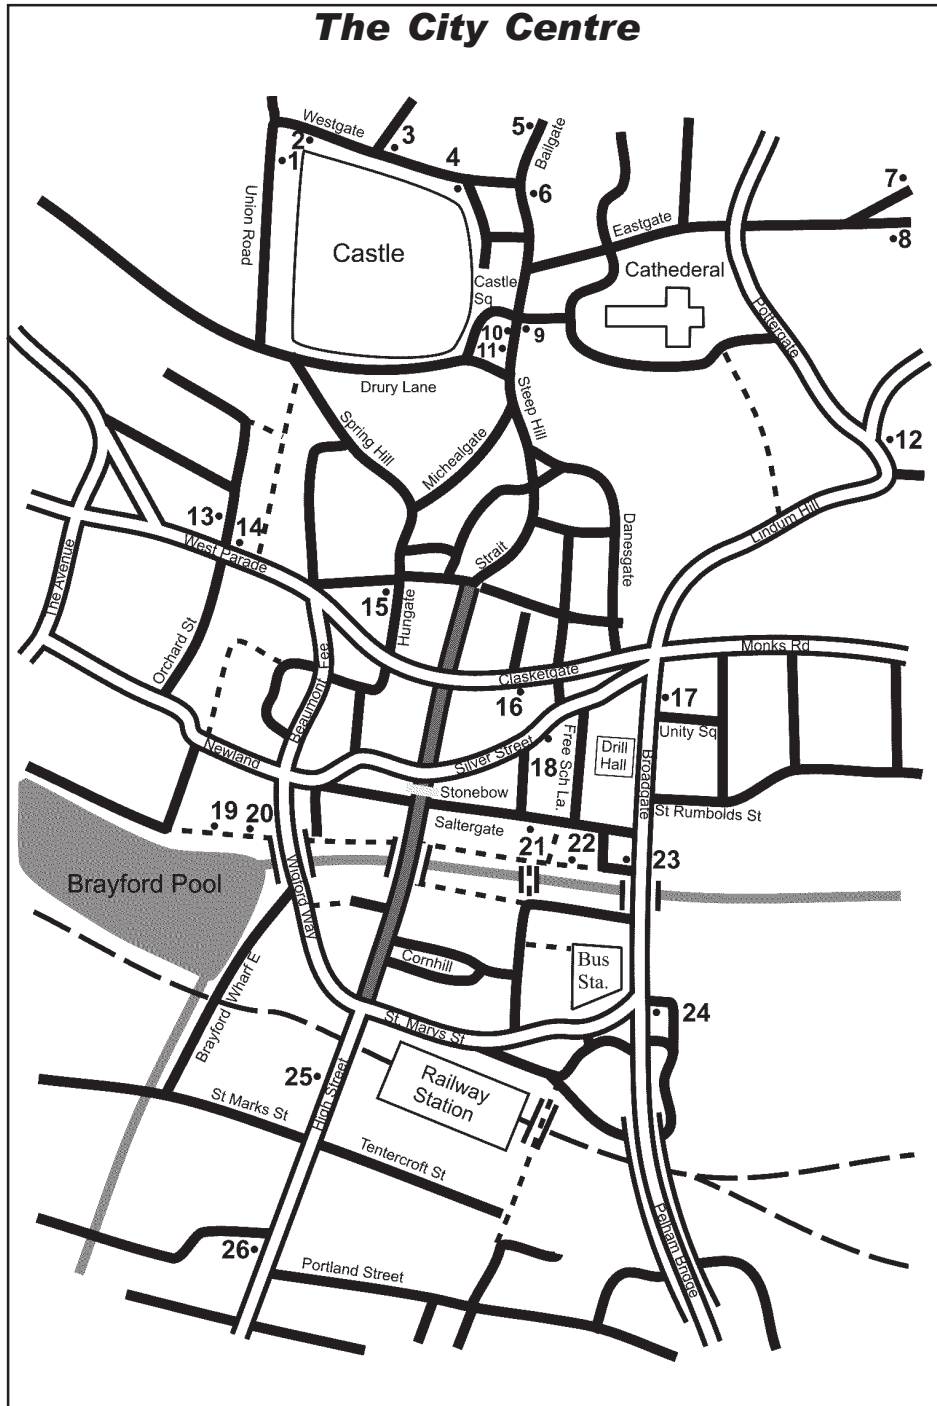

### On the City Centre Map

- 1 **Victoria**, Union Rd, Batemans XB, Castle Rock Harvest Pale, Taylors Landlord, + 5 guests.
- 2 **Strugglers**, Westgate, Bass, Taylors Landlord, Abbot, Black Sheep Bitter, London Pride, guests.
- 3 **Tower Wine Bar**, Westgate, Fullers London Pride, Deuchars IPA, Batemans guest
- 4 **Cloud Bar**, Westgate, Batemans XXXB
- 5 **Duke William**, Bailgate, Deuchars IPA, guest
- 6 **Lion & Snake**, Bailgate, Jennings Bitter + guests.
- 7 **Bull & Chain**, 7 Langworthgate, two changing ales
- 8 **Morning Star**, 11 Greetwell Gate, Bass, Ruddles Best, Greene King Abbot, Wells Bombardier, Deuchars IPA & Taylors Golden Best.
- 9 **Magna Carta**, Castle Sq., A selection of beers from the Marstons full range.
- 10 **Wig & Mitre**, 32 Steep Hill, Batemans XB & Black Sheep Bitter
- 11 **Widow Cullen's Well**, Steep Hill, Samuel Smiths Old Brewery Bitter
- 12 **Adam & Eve**, 25 Lindum Rd, Taylors Landlord, Wells Bombardier, Black Sheep Bitter
- 13 **Joiners Arms**, 4 Victoria Street, Banks's Original + 2 guests
- 14 **Burton Arms**, 68 West Parade, Beer range varies
- 15 **Tap & Spile**, 21 Hungate, Wychwood Hobgoblin & guests
- 16 **Ye Olde Crown**, Clasketgate, John Smiths Cask, Directors
- 17 **Jolly Brewer**, Broadgate, Tom Wood Bitter, Wells Bombardier, guests **\*LocAle**
- 18 **Forum**, Silver St., Wetherspoons, guest beers.
- 19 **Square Sail**, Brayford Wharf N, Lloyds, Green King IPA, Abbot, County, Marstons Pedigree, guests
- 20 **Royal William IV**, Brayford Brayford Wharf N, Greene King County, Directors
- 21 **The Still**, Saltergate, 2 guest beers
- 22 **Witch & Wardrobe**, Waterside North, Banks's Original, guest
- 23 **Green Dragon**, Broadgate, 4 Milestone and Cathedral beers + 8 guests **\*LocAle**
- 24 **Sippers**, 26 Melville St., Hop Back beers + guest.
- 25 **Treaty of Commerce**, High St, Batemans XB, XXXB plus guests.
- 26 **Ritz**, High Street. Wetherspoons, Ruddles Best, Abbot, Pedigree, + guests **\* LocAle**